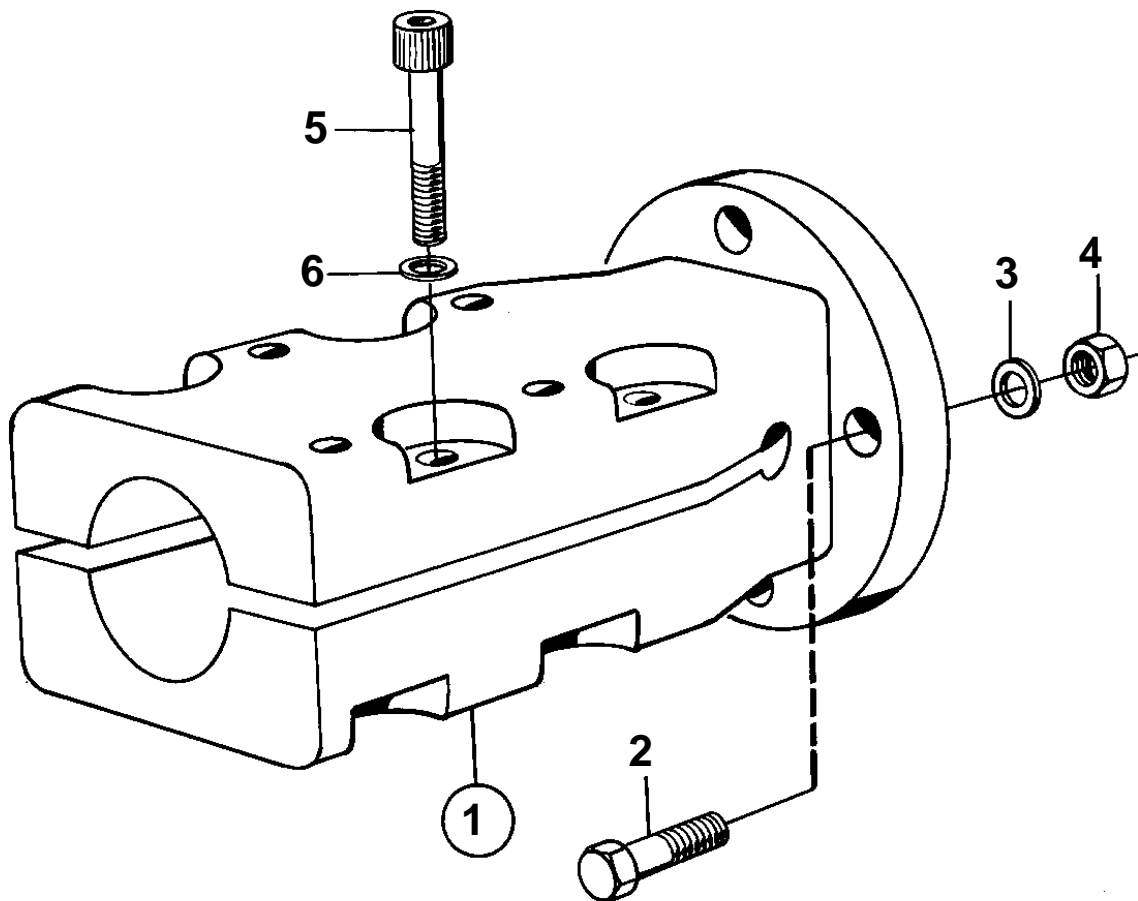

COMMON

4623

COMMON

REF	PART NO.	QTY	DESCRIPTION	NOTES
1	853796	1	Clamp coupling	For 45mm propeller shaft.. For PRM reverse gear.
2	955693	4	• Screw	L=38mm
	955691	4	• Screw	L=25mm
3	941909	4	• Spring washer	
4	950375	4	• Nut	
5	948670	8	• Screw	
6	947345	8	• Washer	